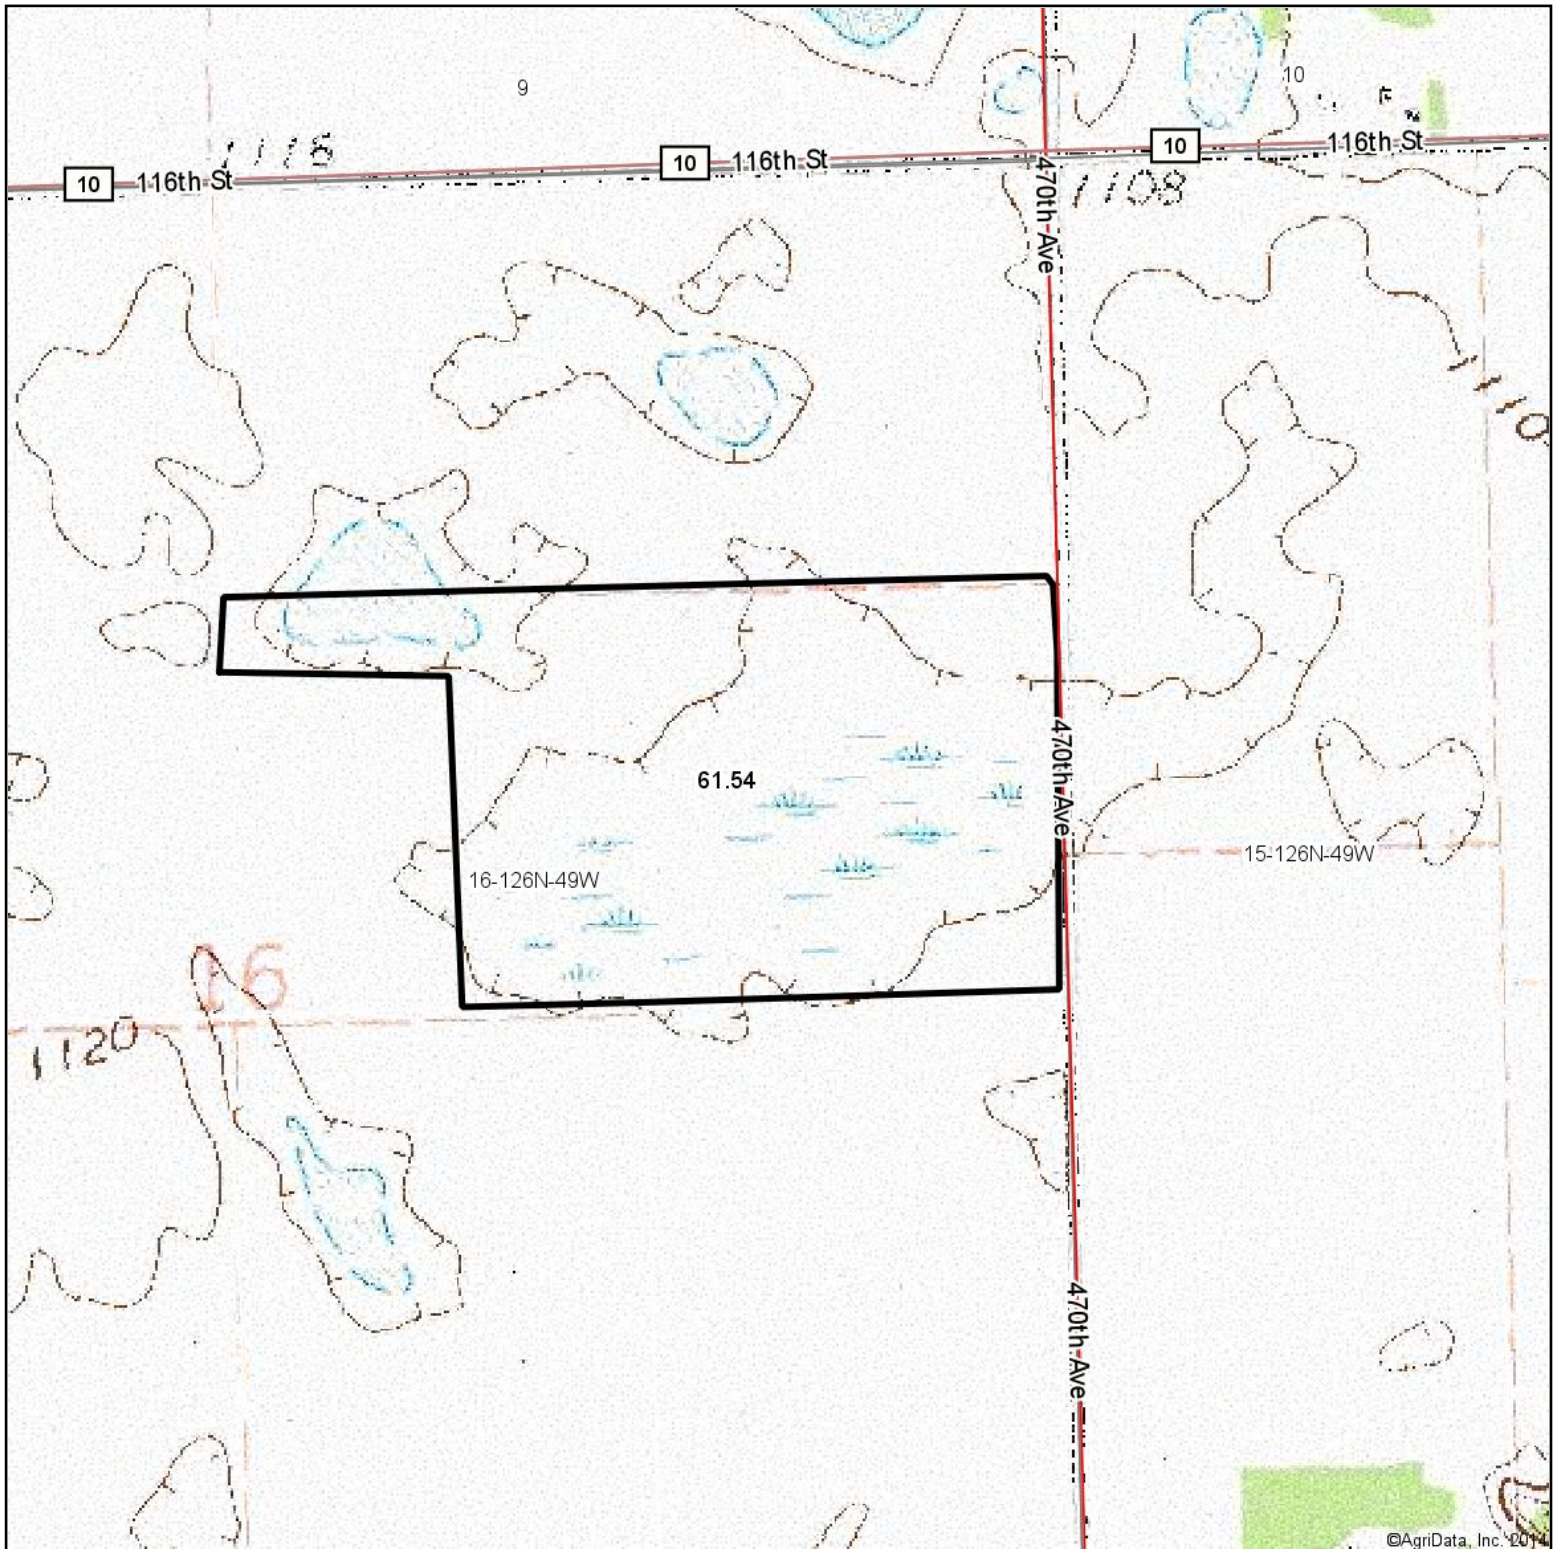

Topography Map

Dakota 
PROPERTIES
REAL ESTATE

Maps Provided By:

 **surety**
CUSTOMIZED ONLINE MAPPING

© AgriData, Inc. 2014 www.AgriDataInc.com

16-126N-49W
Roberts County
South Dakota

map center: 45° 41' 52.18, 96° 47' 44.85

scale: 8014

6/5/2014