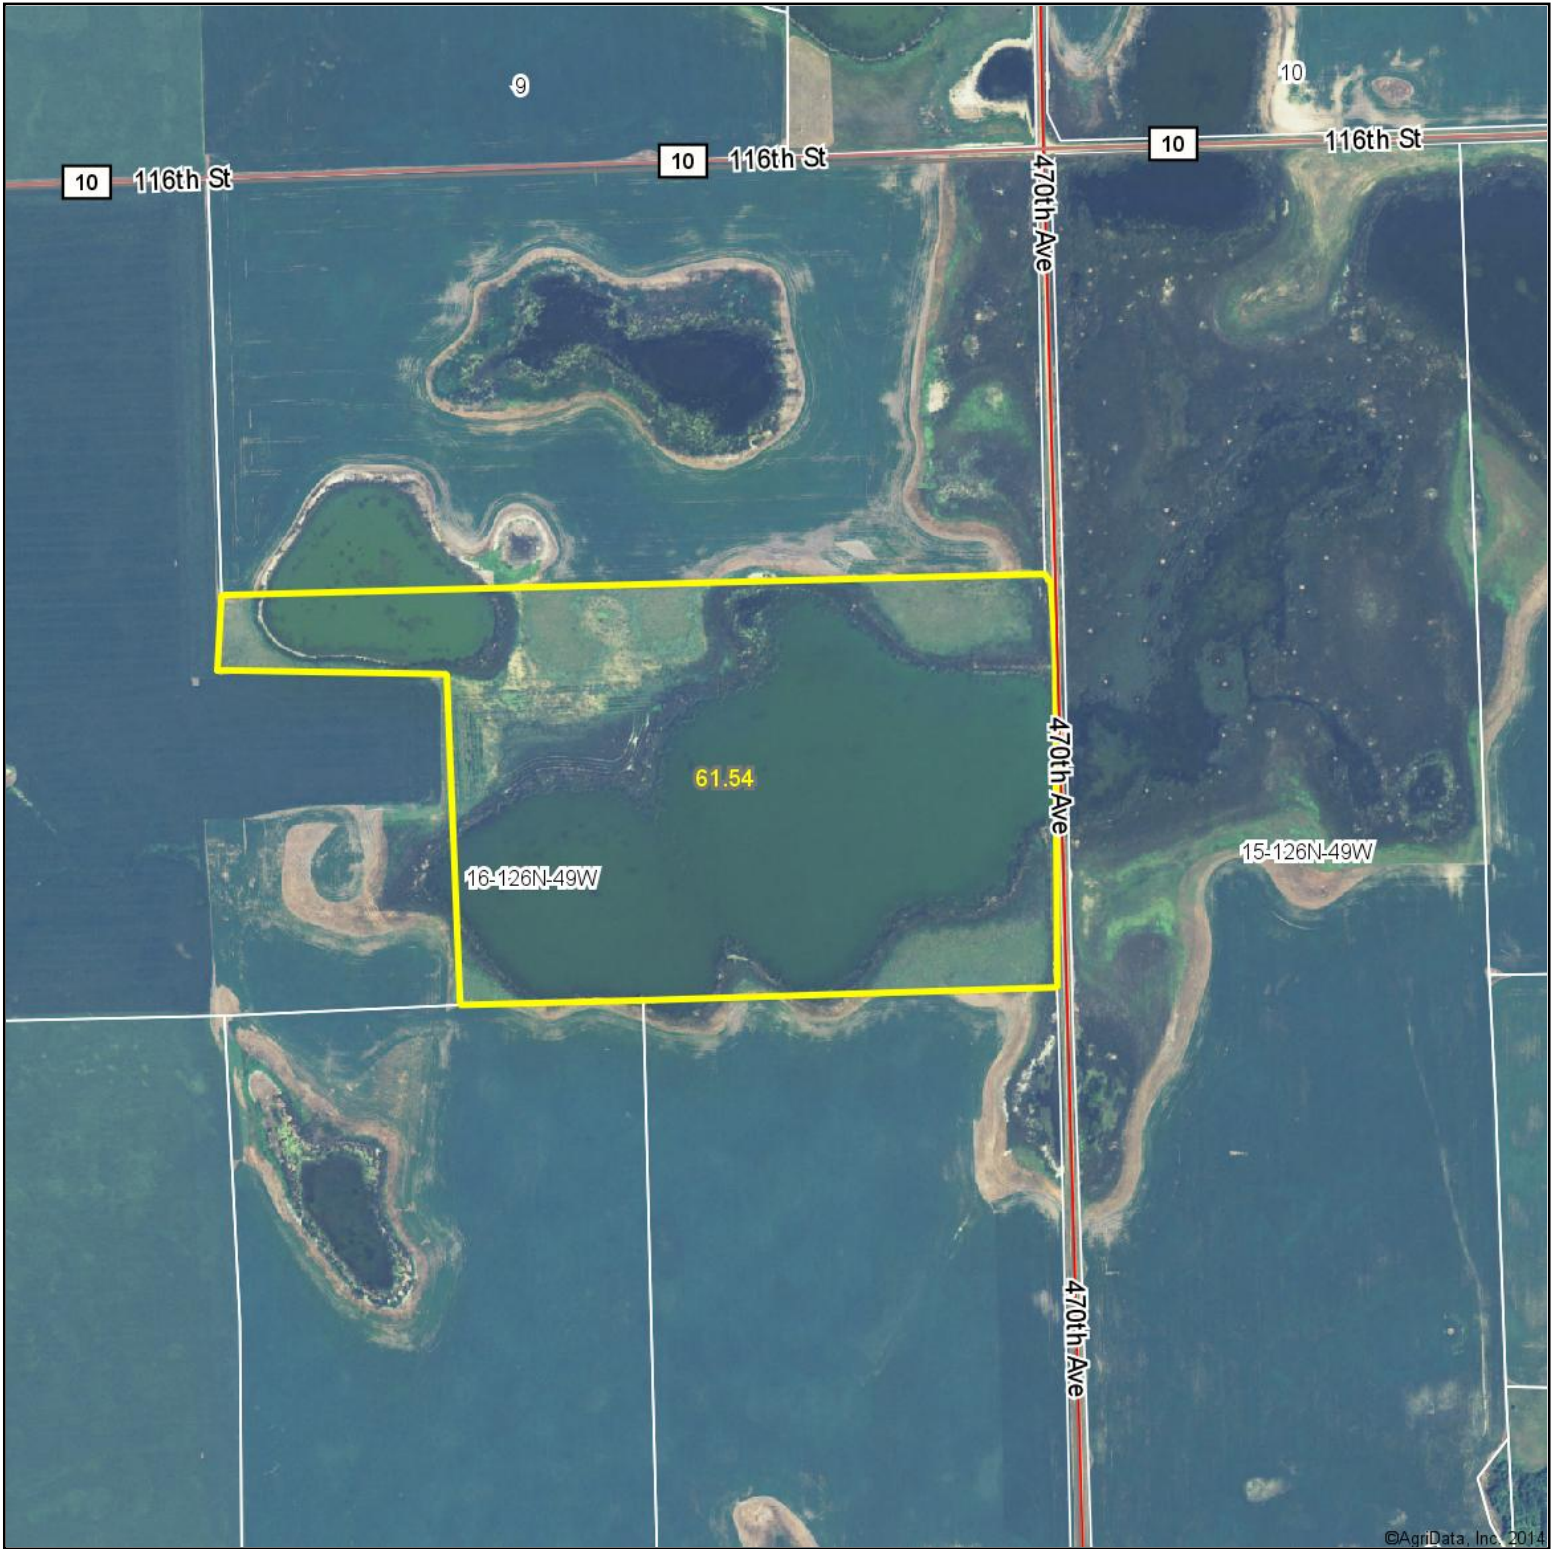

Aerial Map

©AgriData, Inc. 2014

Dakota 
PROPERTIES
REAL ESTATE

Maps Provided By:

 **surety**
CUSTOMIZED ONLINE MAPPING

© AgriData, Inc. 2014 www.AgriDataInc.com

16-126N-49W
Roberts County
South Dakota

map center: 45° 41' 52.18, 96° 47' 44.85

scale: 8014

6/5/2014