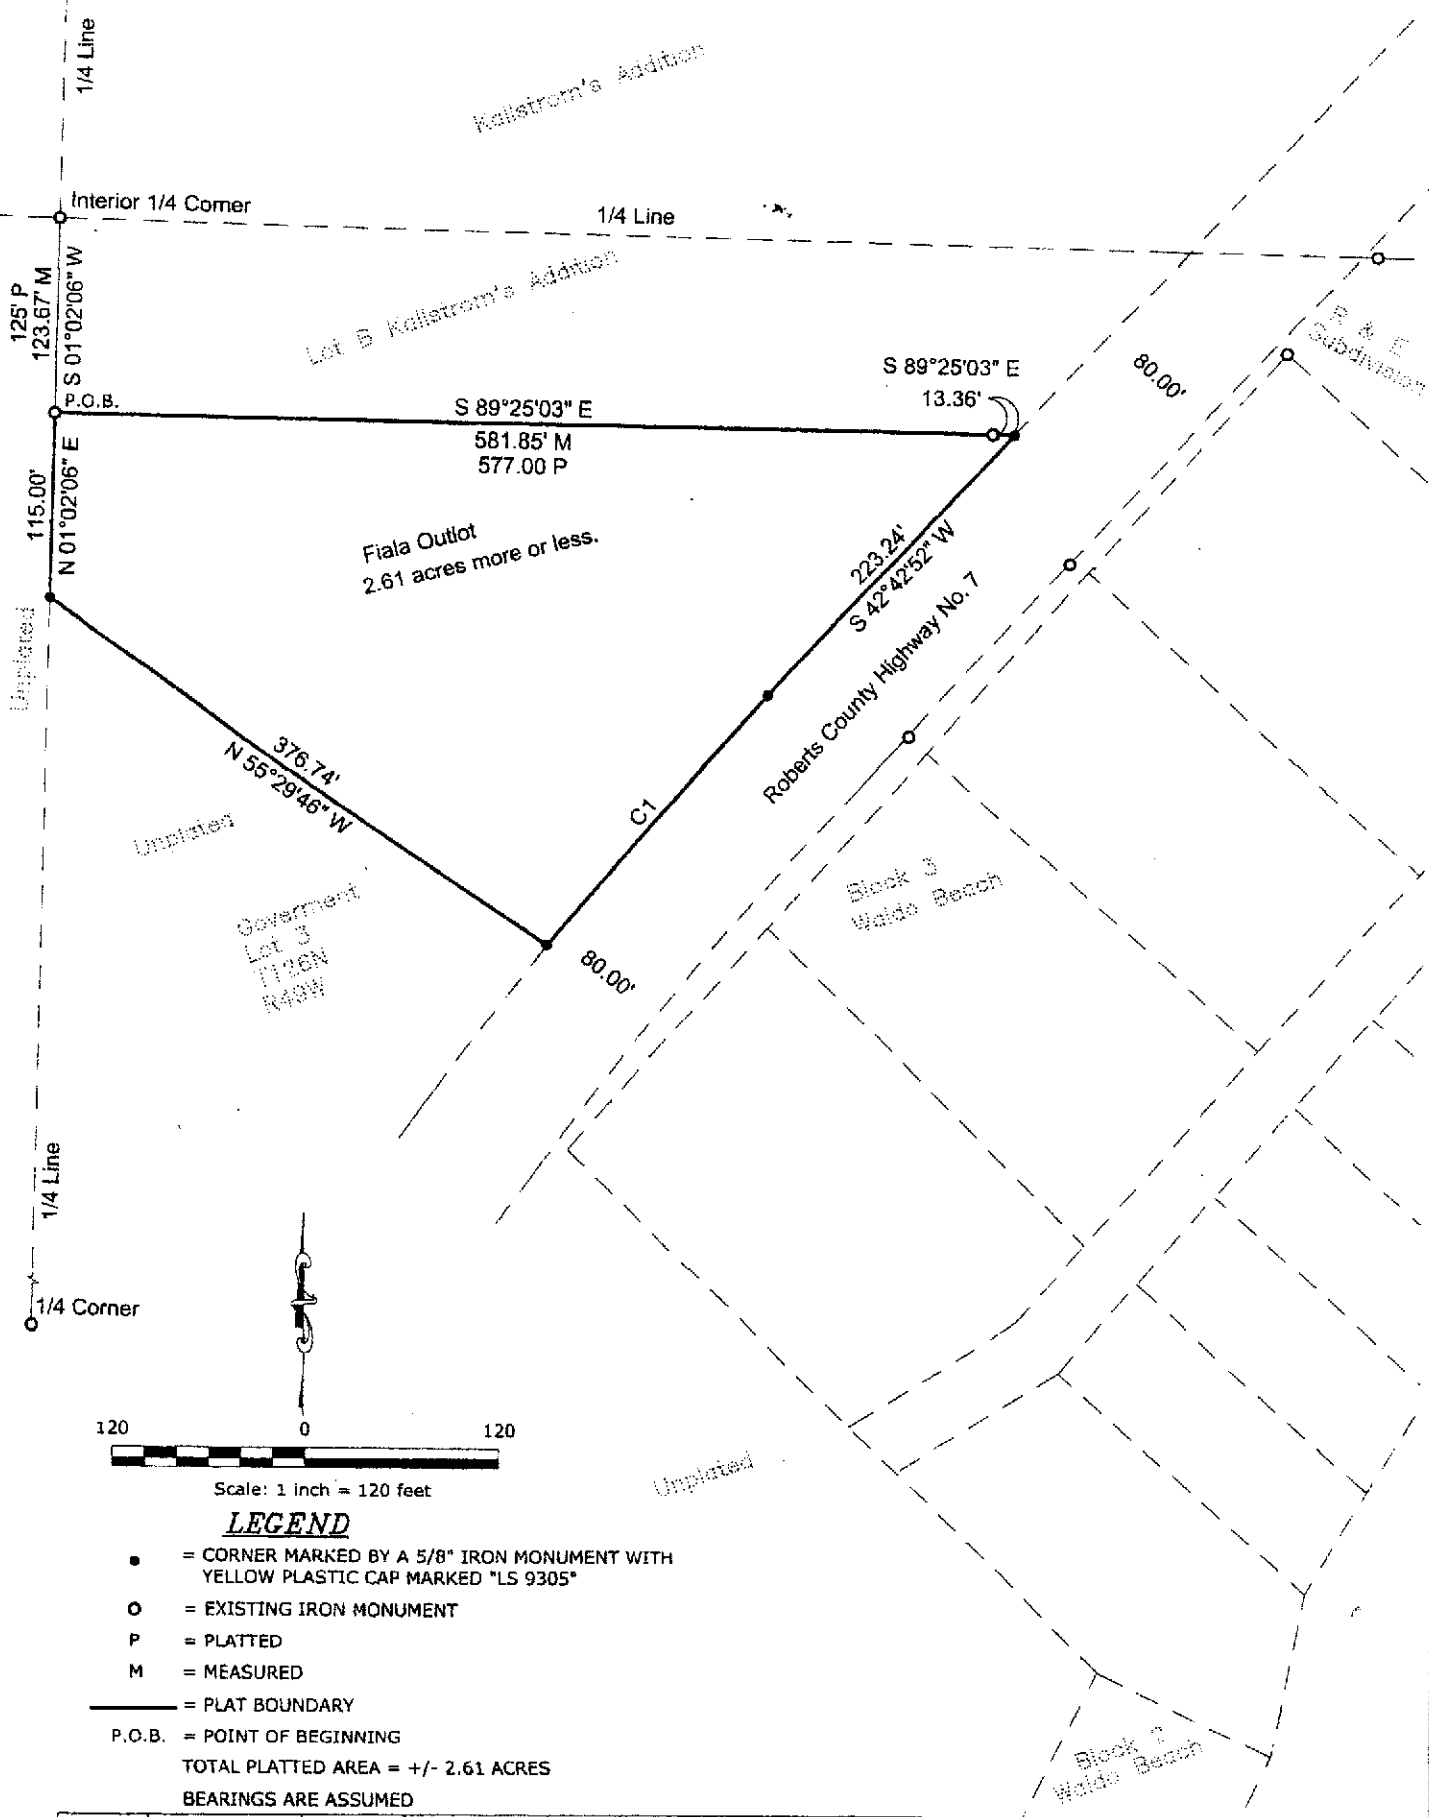

Fiala Outlot

Located in Lot C in Government Lot 3 of Section 11,
Township 126 North, Range 49 West of the Fifth
Principle Meridian, LTL, Roberts County, South Dakota

LEGEND

- = CORNER MARKED BY A 5/8" IRON MONUMENT WITH YELLOW PLASTIC CAP MARKED "LS 9305"
- = EXISTING IRON MONUMENT
- P = PLATTED
- M = MEASURED
- = PLAT BOUNDARY
- P.O.B. = POINT OF BEGINNING
- TOTAL PLATTED AREA = +/- 2.61 ACRES
- BEARINGS ARE ASSUMED

NUMBER	DELTA ANGLE	RADIUS	ARC LENGTH	CHORD DIRECTION	CHORD LENGTH
--------	-------------	--------	------------	-----------------	--------------