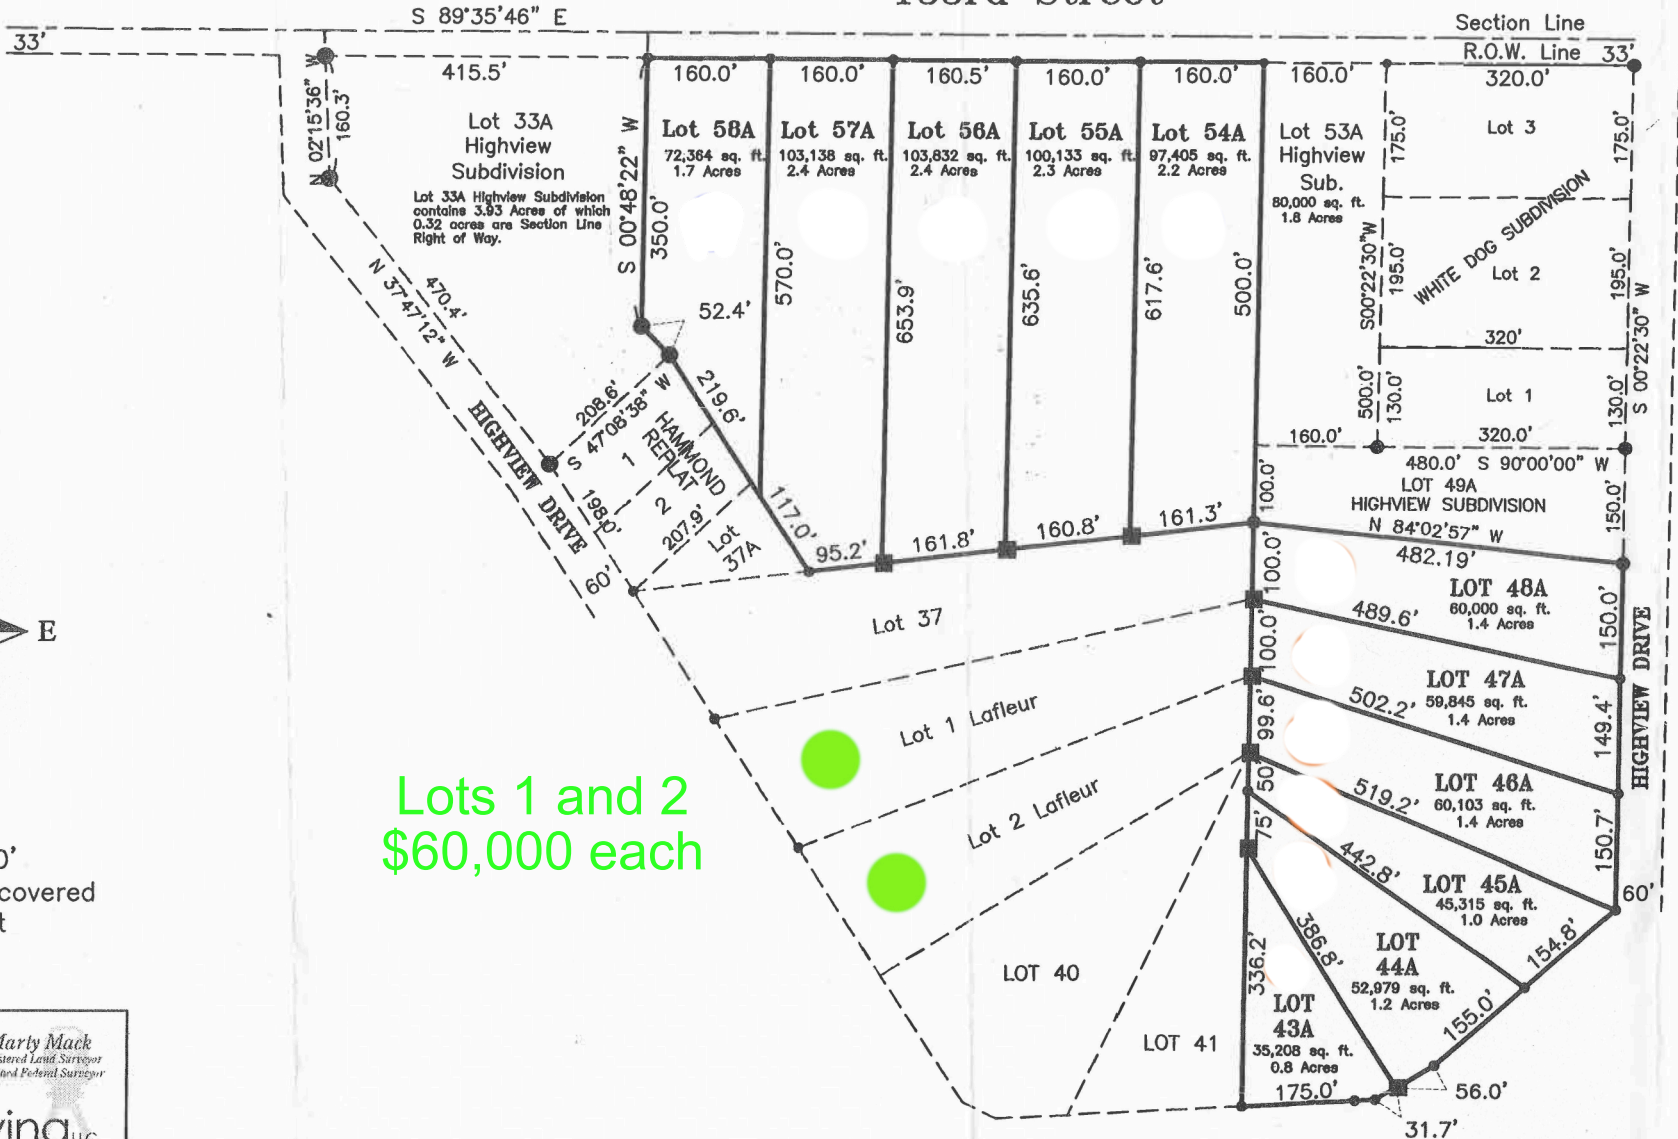

# Highview Addition Master

133rd Street

Lots 1 and 2  
\$60,000 each

June, 2018  
Scale: 1"=250'

- Monument Recovered
- Monument Set

**MACK** Land Surveying LLC  
 Marty Mack  
 Registered Land Surveyor  
 Certified Professional Surveyor

Cell: (605) 880-3108 • Phone: (605) 878-2007  
 808 South Maple • Watertown, SD 57201  
 macklandsurveying@gmail.com