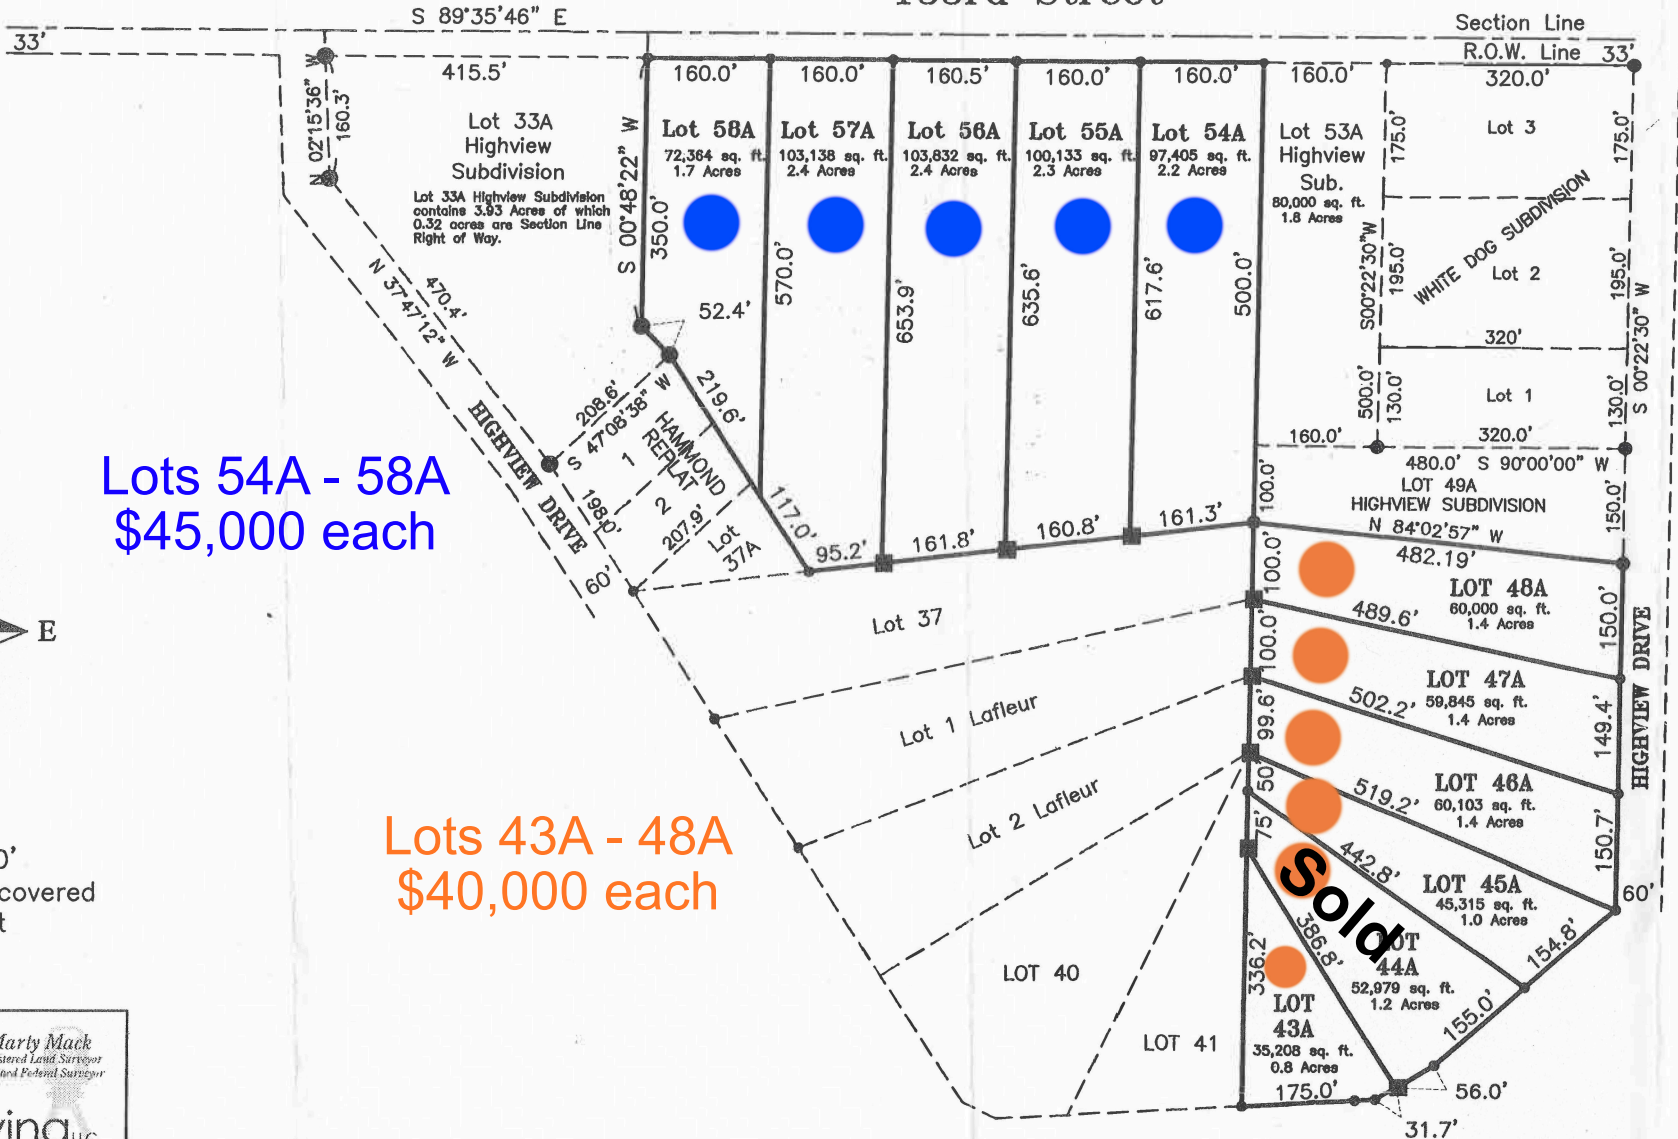

Highview Addition Master

133rd Street

Lots 54A - 58A
 \$45,000 each

Lots 43A - 48A
 \$40,000 each

Sold

June, 2018
 Scale: 1"=250'

- Monument Recovered
- Monument Set

MACK Land Surveying LLC