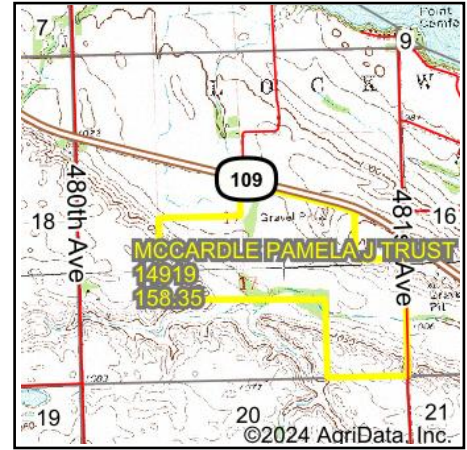

Wetlands Map

State: South Dakota
Location: 17-122N-47W
County: Roberts
Township: Lockwood
Date: 3/21/2024

Maps Provided By:

© AgriData, Inc. 2023 www.AgriDataInc.com

0ft 916ft 1832ft

Classification Code	Type	Acres
PEM1A	Freshwater Emergent Wetland	32.77
PEM1B	Freshwater Emergent Wetland	28.99
PFOA	Freshwater Forested/Shrub Wetland	8.15
PEM1Af	Freshwater Emergent Wetland	1.50
PFO1B	Freshwater Forested/Shrub Wetland	0.56
PSS1B	Freshwater Forested/Shrub Wetland	0.56
R4SBC	Riverine	0.22
Total Acres		72.75