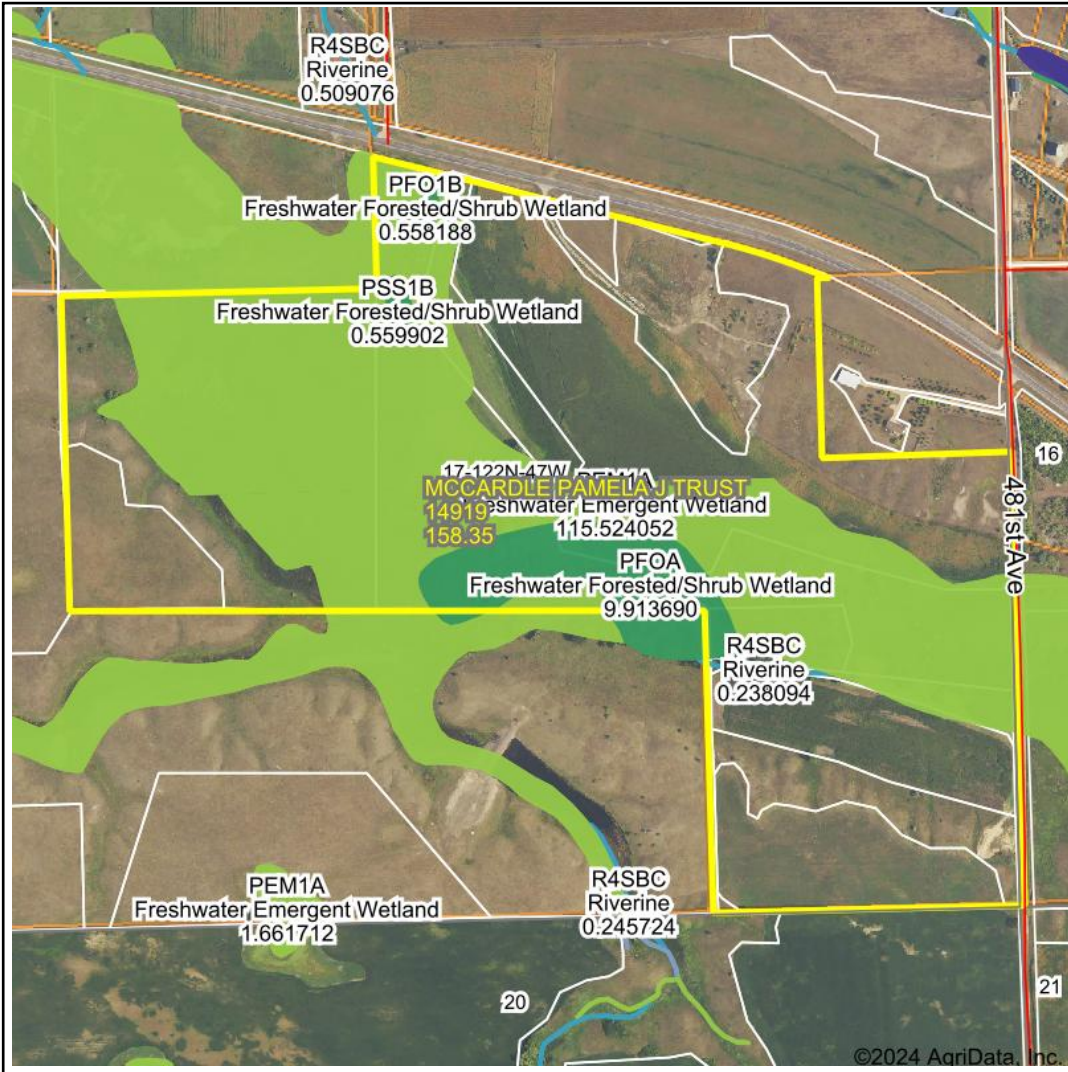

Wetlands Map

State: South Dakota
Location: 17-122N-47W
County: Roberts
Township: Lockwood
Date: 3/21/2024

Maps Provided By:

© AgriData, Inc. 2023 www.AgriDataInc.com

0ft 916ft 1832ft

Classification Code	Type	Acres
PEM1A	Freshwater Emergent Wetland	32.77
PEM1B	Freshwater Emergent Wetland	28.99
PFOA	Freshwater Forested/Shrub Wetland	8.15
PEM1Af	Freshwater Emergent Wetland	1.50
PFO1B	Freshwater Forested/Shrub Wetland	0.56
PSS1B	Freshwater Forested/Shrub Wetland	0.56
R4SBC	Riverine	0.22
Total Acres		72.75