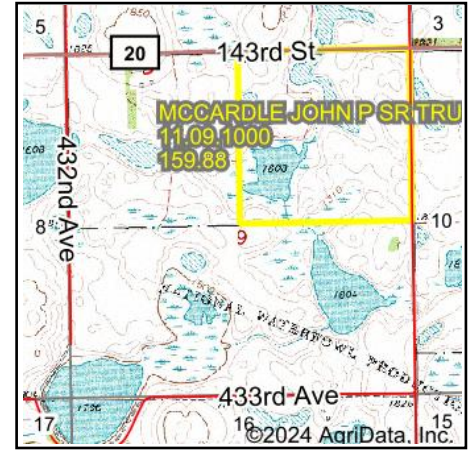

Wetlands Map

State: South Dakota
Location: 9-121N-56W
County: Day
Township: Rusk
Date: 3/19/2024

Maps Provided By:

Classification Code	Type	Acres
L2UBH	Lake	36.34
PEM1C	Freshwater Emergent Wetland	19.42
PUBH	Freshwater Pond	0.82
Total Acres		56.58