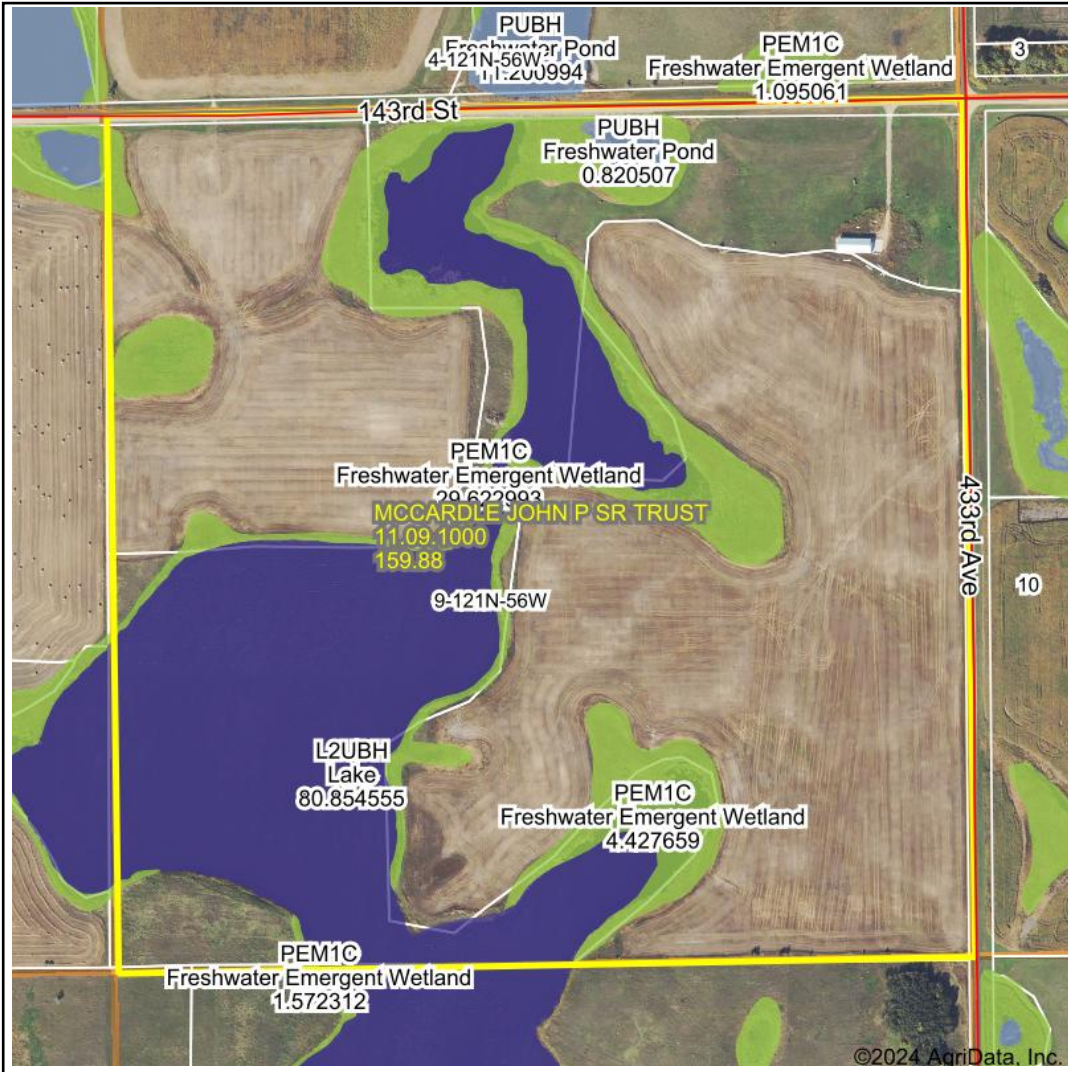

Wetlands Map

State: South Dakota
Location: 9-121N-56W
County: Day
Township: Rusk
Date: 3/19/2024

Maps Provided By:

Classification Code	Type	Acres
L2UBH	Lake	36.34
PEM1C	Freshwater Emergent Wetland	19.42
PUBH	Freshwater Pond	0.82
Total Acres		56.58