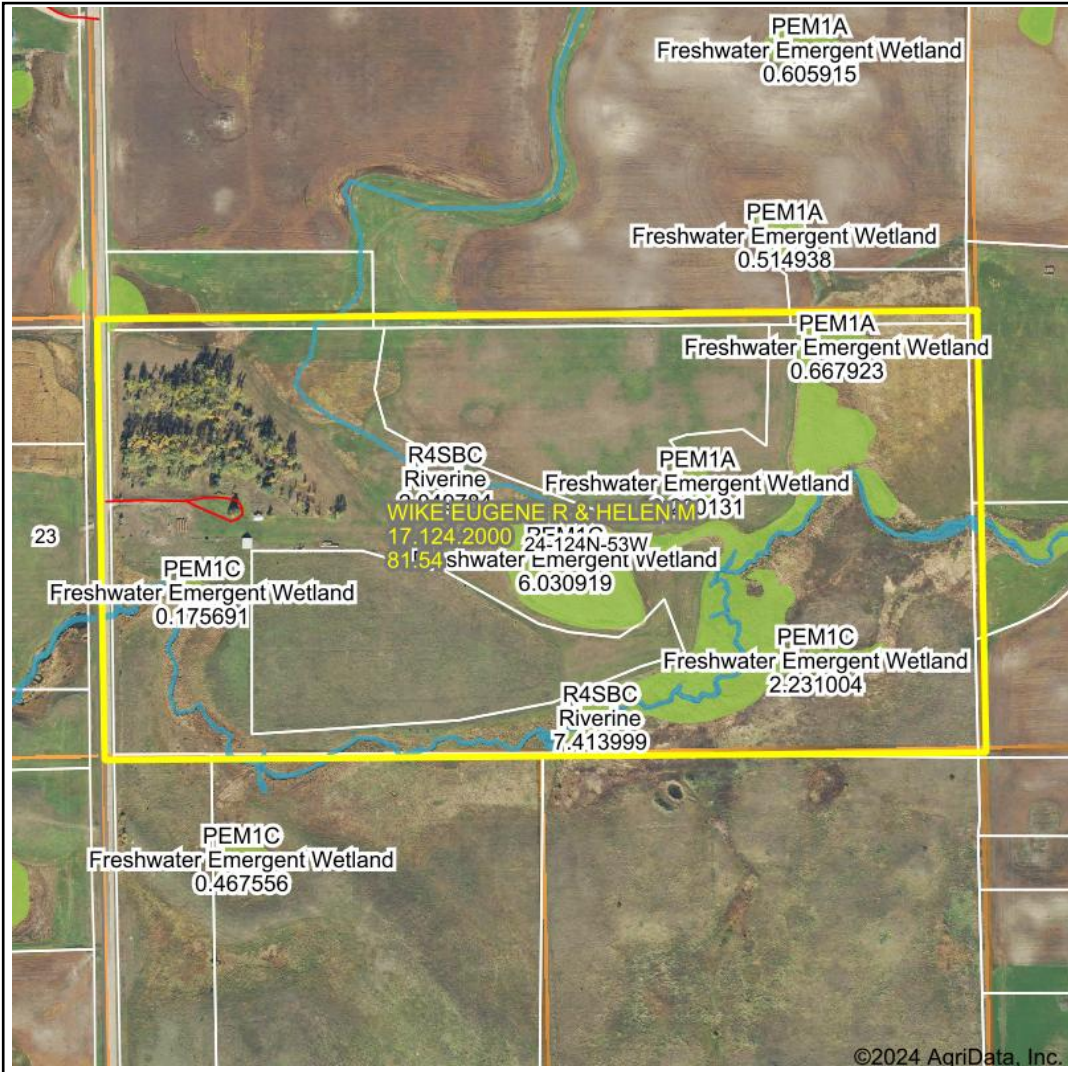

Wetlands Map

State: South Dakota
Location: 24-124N-53W
County: Day
Township: Kosciusko
Date: 4/2/2024

Maps Provided By:

0ft 3412ft 6823ft

Classification Code	Type	Acres
PEM1C	Freshwater Emergent Wetland	8.70
R4SBC	Riverine	1.89
PEM1A	Freshwater Emergent Wetland	0.87
R3UBH	Riverine	0.02
Total Acres		11.48