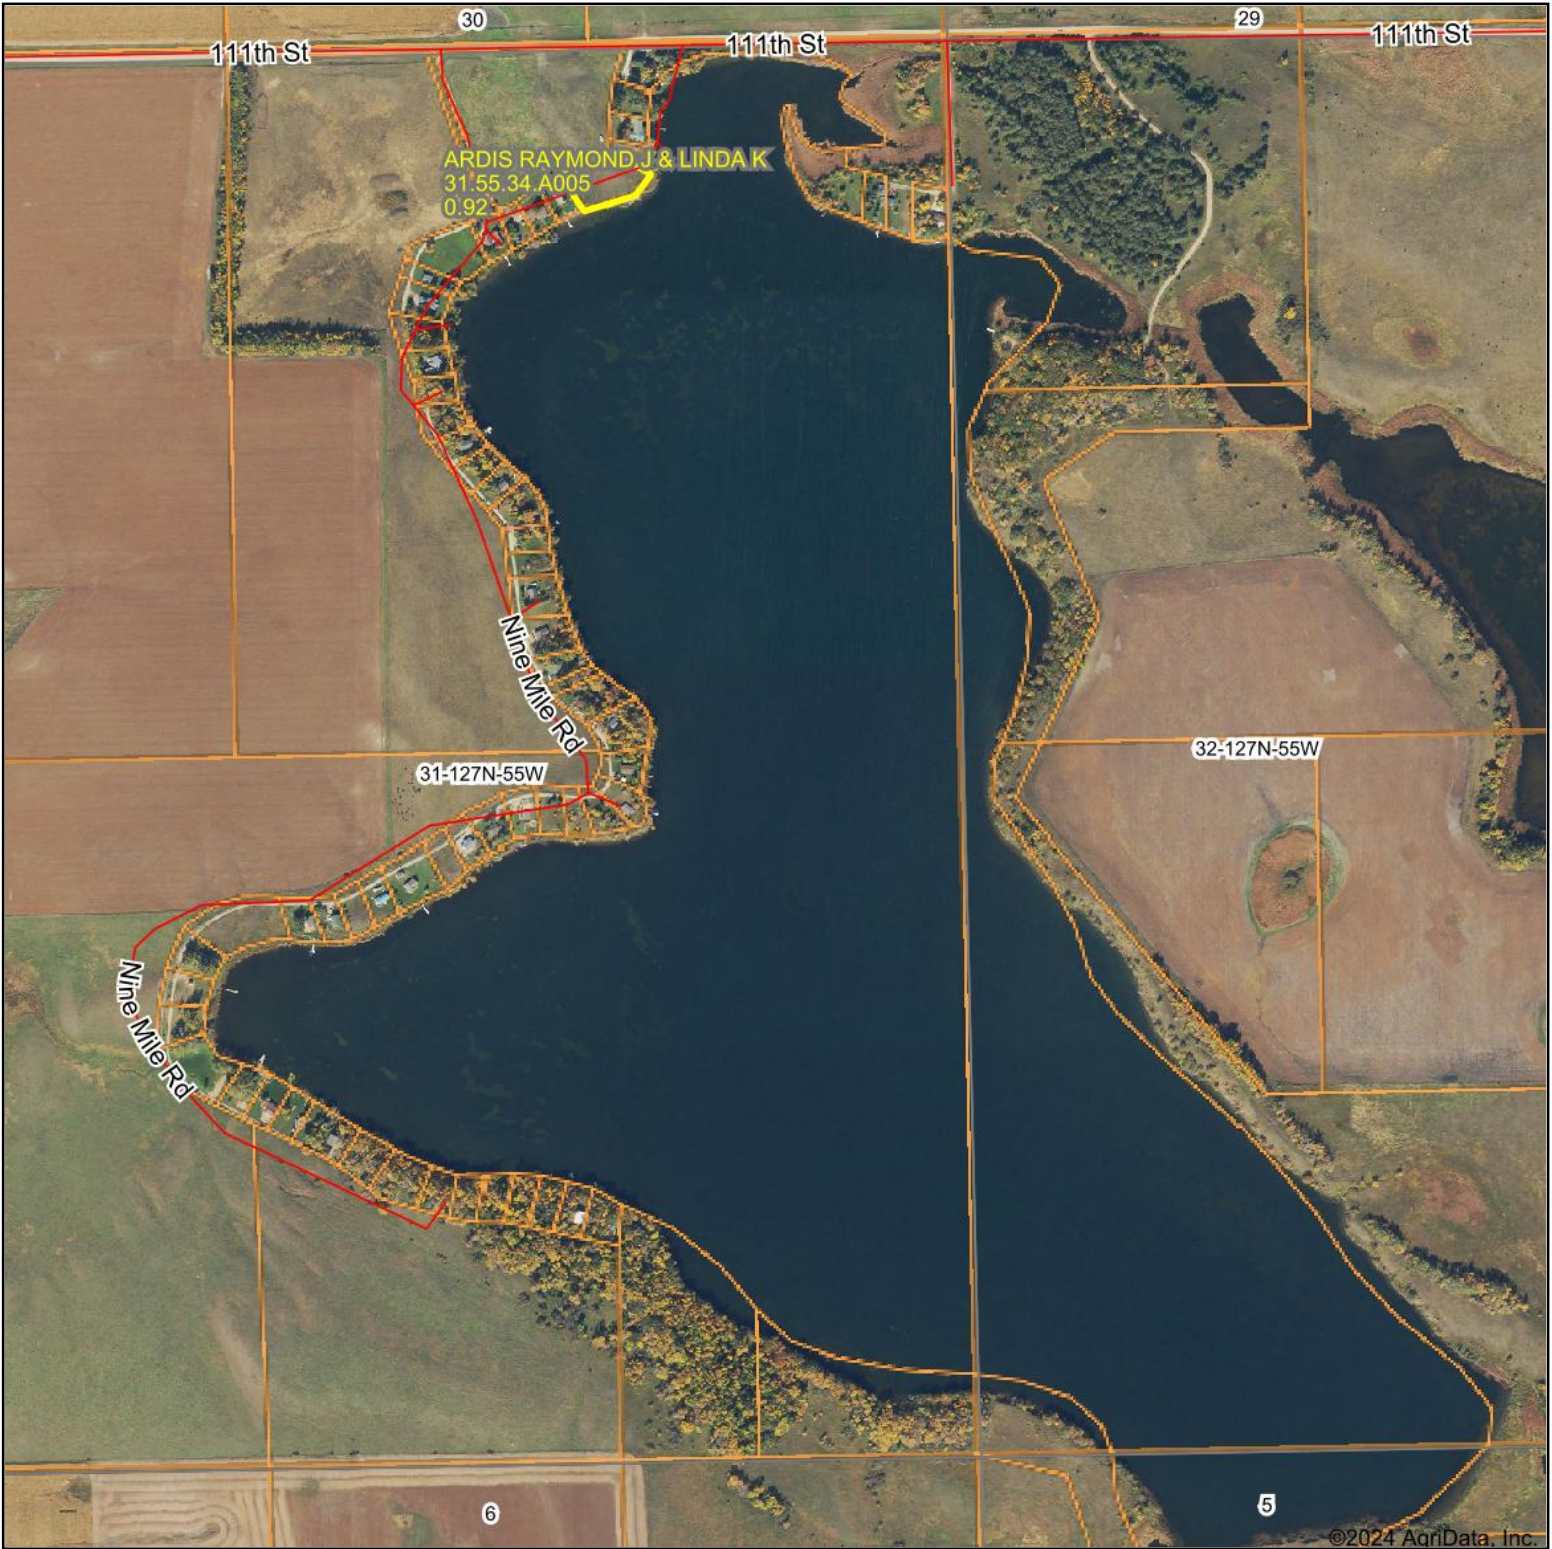

Aerial Map

Boundary Center: 45° 46' 27.43, -97° 28' 7.18

31-127N-55W
Marshall County
South Dakota

5/8/2024