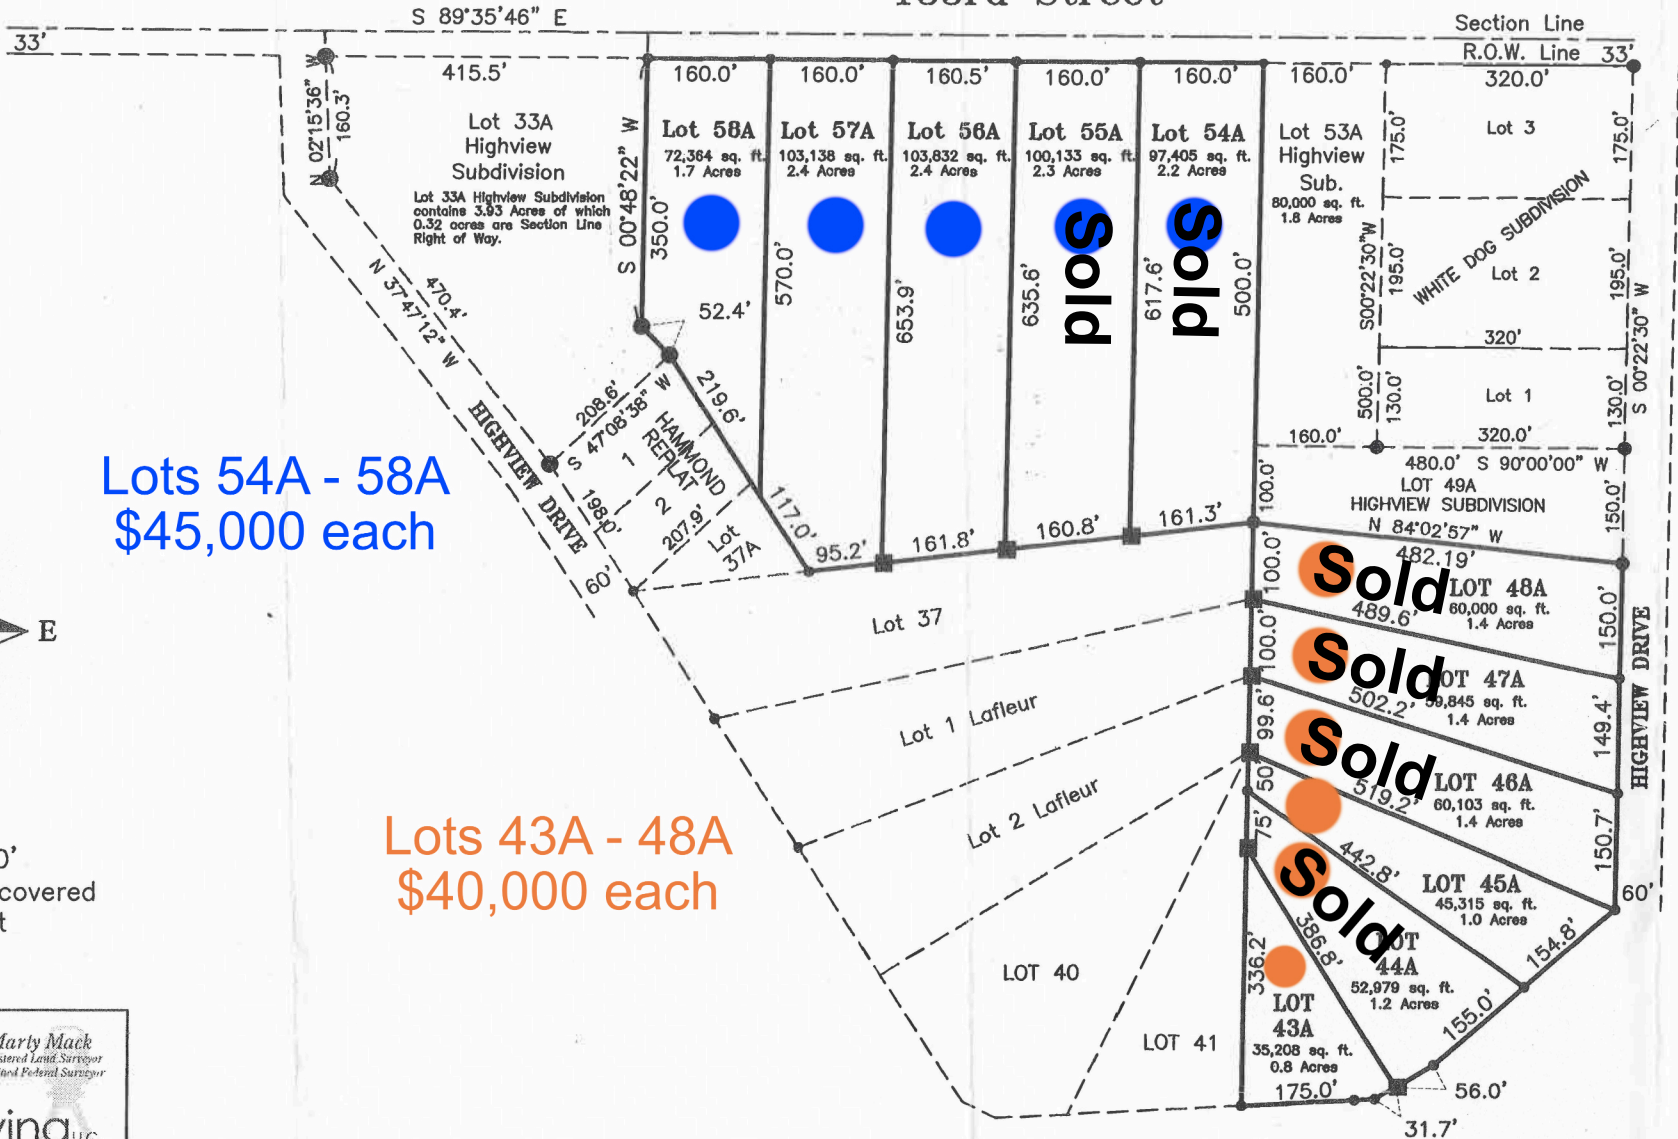

Highview Addition Master

133rd Street

Lots 54A - 58A
\$45,000 each

Lots 43A - 48A
\$40,000 each

June, 2018
Scale: 1"=250'

- Monument Recovered
- Monument Set

MACK Land Surveying LLC
 Marty Mack
 Registered Land Surveyor
 Certified Federal Surveyor

Cell: (605) 880-3108 • Phone: (605) 878-2007
 808 South Maple • Watertown, SD 57201
 macklandsurveying@gmail.com