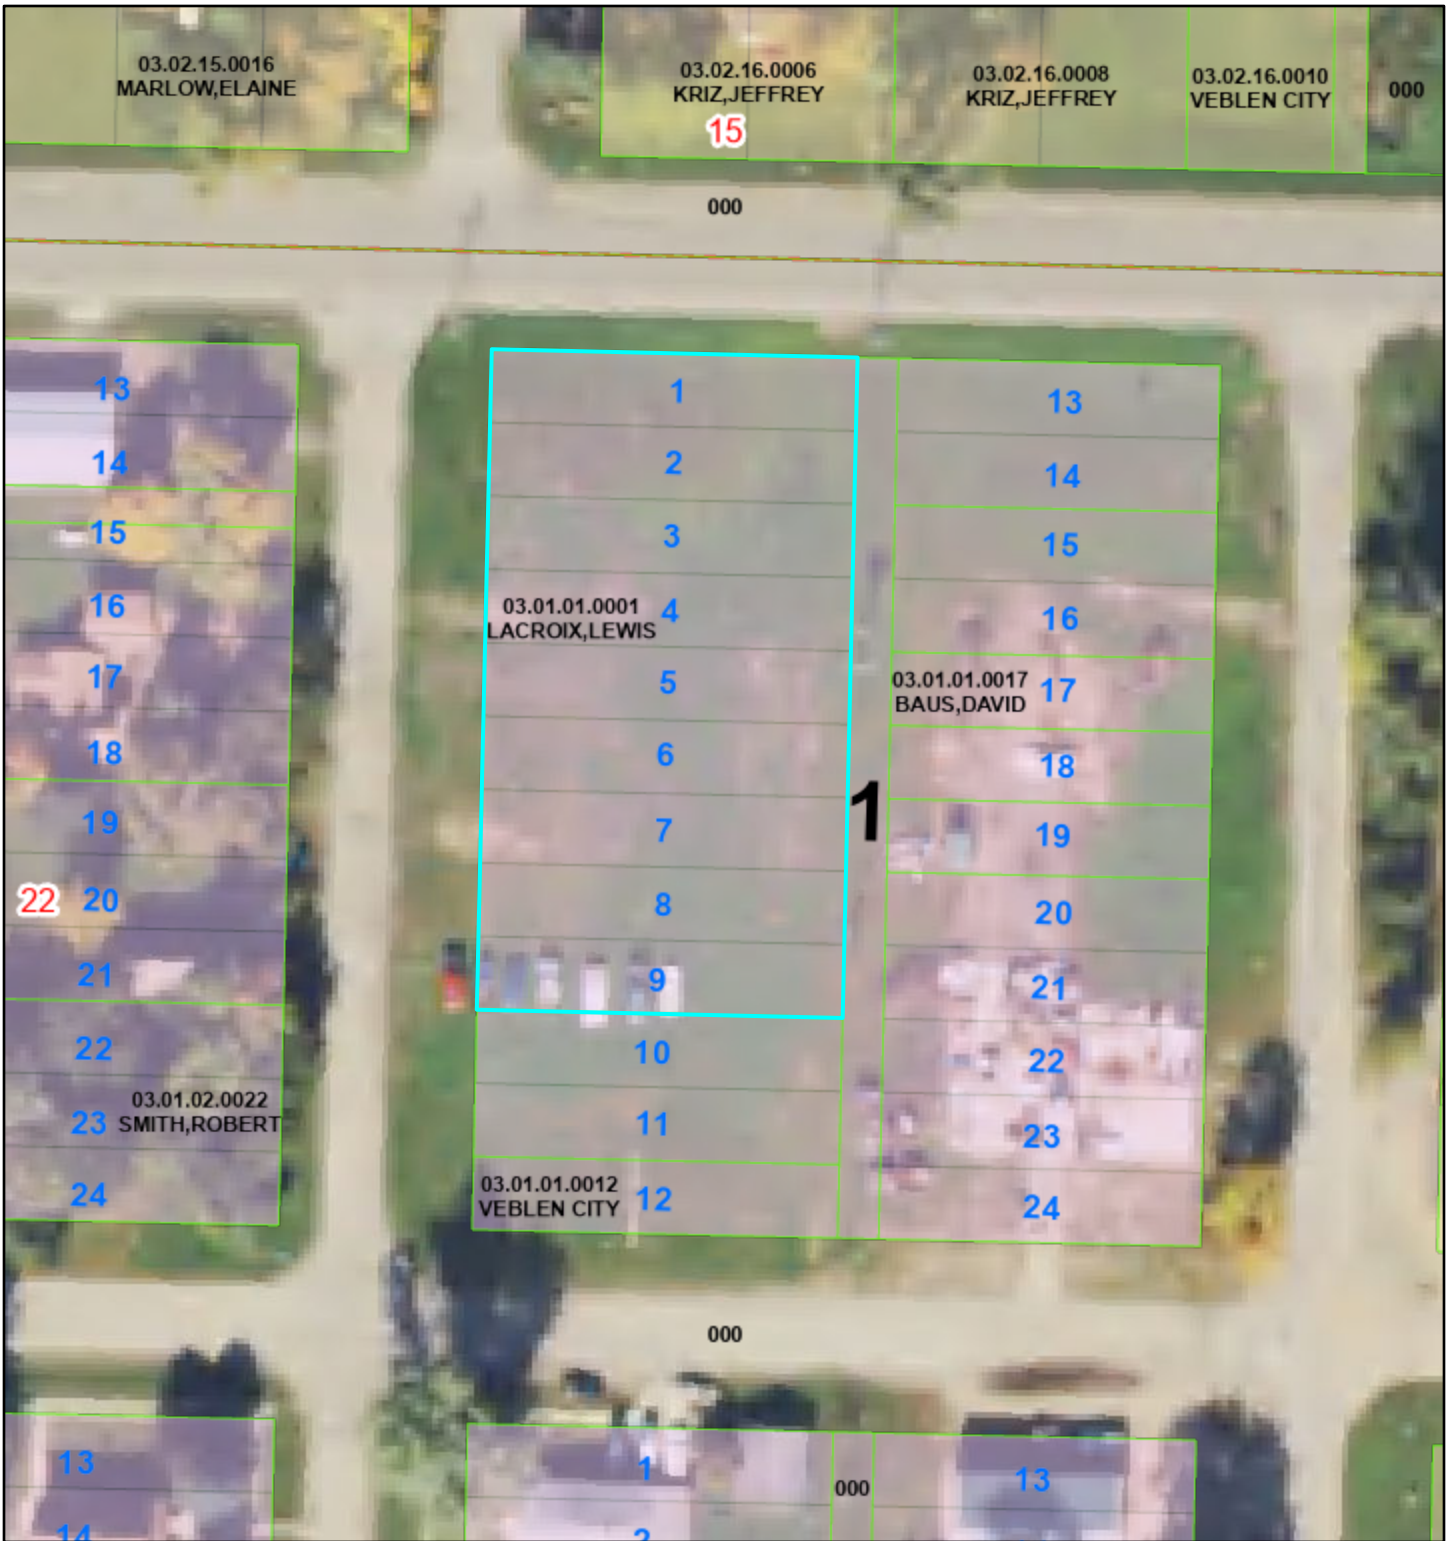

# MARSHALL COUNTY WEB VIEWER

10/7/2024, 11:18:25 AM

1:1,128

**PLAT**

- HANSON'S
- ORIGINAL VEBLEN
- ROSHOLT'S

- TOWNSHIPS
- SECTIONS
- CITY\_LIMIT
- PARCELS