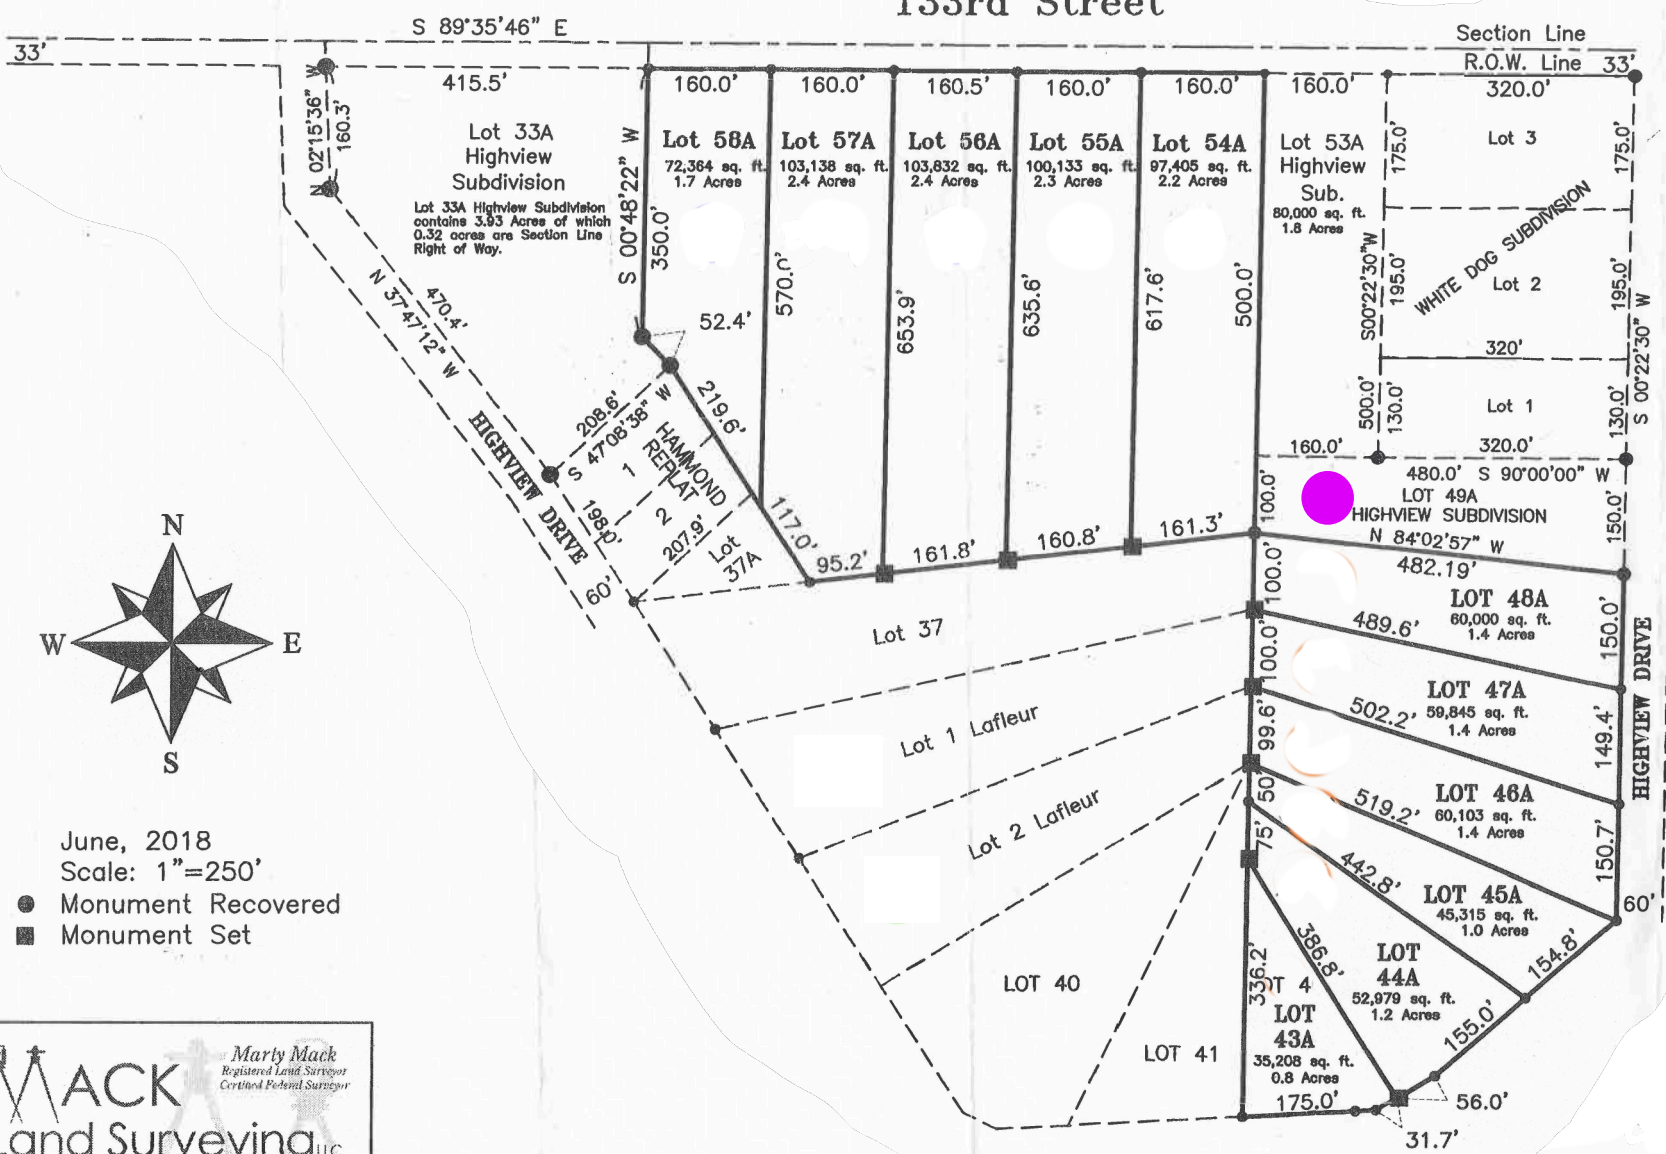

Highview Addition Master

Lot 49A
\$40,000

June, 2018
Scale: 1"=250'
● Monument Recovered
■ Monument Set

MACK
Land Surveying LLC

Marty Mack
Registered Land Surveyor
Certified Professional Surveyor

Cell: (605) 880-3108 • Phone: (605) 878-2007
808 South Maple • Watertown, SD 57201
macklandsurveying@gmail.com