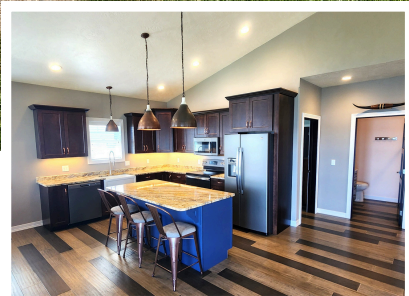

1111 DOXSEE TRAIL. WEBSTER, SD

FOR SALE

PROPERTY FEATURES

- ✓ Year-round home - Waubay Lake
- ✓ 2 beds/ 2 baths
- ✓ 1,400 Sq Ft. of living
- ✓ 101 x 270 lot

All information is deemed reliable, but is not guaranteed by Dakota View Realty & Auctions, seller, or agent. Offering is subject to error, omissions, prior sale, price change, or withdrawal.